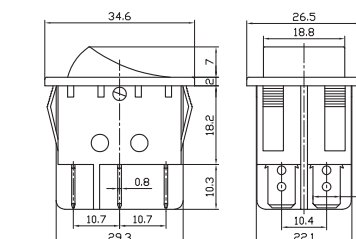

双刀波动开关
双刀带灯波动开关

Double-poles Rocker Switch
Double-poles Illuminated Rocker Switch

RS-2 Series
IRS-2 Series

IRS-202-2B ON-ON
RS-202-2B ON-ON
DPDT 6P

IRS-202-2C ON-ON
RS-202-2C ON-ON
DPDT 6P

IRS-201-3A ON-OFF
RS-201-3A ON-OFF
DPST 4P

IRS-201-3C ON-OFF
RS-201-3C ON-OFF
RS-211-3C (ON)-OFF
DPST 4P

IRS-202-3A ON-ON
RS-202-3A ON-ON
DPDT 6P

IRS-202-3C ON-ON
RS-202-3C ON-ON
DPDT 6P