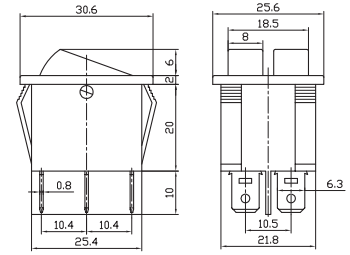

IRS-2101-1B ON-OFF

DPST 6P

RS-2102-1B ON-ON

DPDT 6P