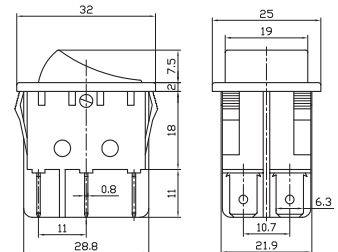

IRS-201-7A ON-OFF
DPST 4P