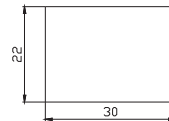

RS-203-5C ON-OFF-ON
DPDT 6P
RS-2032-5C ON-ON-ON
DP3T 5P
6A 125VAC;3A 250VAC