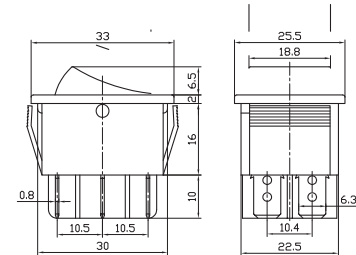

Double-poles Rocker Switch
Double-poles Illuminated Rocker Switch

RS-2 Series
IRS-2 Series

	<p>IRS-202-1A ON-ON IRS-203-1A ON-OFF-ON RS-202-1A ON-ON RS-203-1A ON-OFF-ON DPDT 6P</p>	
	<p>IRS-202-1B ON-ON IRS-203-1B ON-OFF-ON RS-202-1B ON-ON RS-203-1B ON-OFF-ON DPDT 6P</p>	
	<p>IRS-202-1C ON-ON IRS-203-1C ON-OFF-ON RS-202-1C ON-ON RS-203-1C ON-OFF-ON DPDT 6P</p>	
	<p>IRS-201-2A ON-OFF RS-201-2A ON-OFF DPST 4P</p>	
	<p>IRS-201-2B ON-OFF RS-201-2B ON-OFF DPST 4P</p>	
	<p>IRS-201-2C ON-OFF RS-201-2C ON-OFF DPST 4P</p>	
	<p>IRS-202-2A ON-ON RS-202-2A ON-ON DPDT 6P</p>	

双刀波动开关
双刀带灯波动开关

Double-poles Rocker Switch
Double-poles Illuminated Rocker Switch

RS-2 Series
IRS-2 Series

IRS-202-2B ON-ON
RS-202-2B ON-ON
DPDT 6P

IRS-202-2C ON-ON
RS-202-2C ON-ON
DPDT 6P

IRS-201-3A ON-OFF
RS-201-3A ON-OFF
DPST 4P

IRS-201-3C ON-OFF
RS-201-3C ON-OFF
RS-211-3C (ON)-OFF
DPST 4P

IRS-202-3A ON-ON
RS-202-3A ON-ON
DPDT 6P

IRS-202-3C ON-ON
RS-202-3C ON-ON
DPDT 6P

双刀波动开关
双刀带灯波动开关

Double-poles Rocker Switch

Double-poles Illuminated Rocker Switch