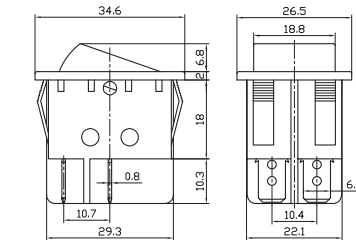

Double-poles Rocker Switch
Double-poles Illuminated Rocker Switch

RS-2 Series
IRS-2 Series

	<p>IRS-202-1A ON-ON IRS-203-1A ON-OFF-ON RS-202-1A ON-ON RS-203-1A ON-OFF-ON DPDT 6P</p>	
	<p>IRS-202-1B ON-ON IRS-203-1B ON-OFF-ON RS-202-1B ON-ON RS-203-1B ON-OFF-ON DPDT 6P</p>	
	<p>IRS-202-1C ON-ON IRS-203-1C ON-OFF-ON RS-202-1C ON-ON RS-203-1C ON-OFF-ON DPDT 6P</p>	
	<p>IRS-201-2A ON-OFF RS-201-2A ON-OFF DPST 4P</p>	
	<p>IRS-201-2B ON-OFF RS-201-2B ON-OFF DPST 4P</p>	
	<p>IRS-201-2C ON-OFF RS-201-2C ON-OFF DPST 4P</p>	
	<p>IRS-202-2A ON-ON RS-202-2A ON-ON DPDT 6P</p>	

双刀波动开关
双刀带灯波动开关

Double-poles Rocker Switch
Double-poles Illuminated Rocker Switch

RS-2 Series
IRS-2 Series

IRS-202-2B ON-ON
RS-202-2B ON-ON
DPDT 6P

IRS-202-2C ON-ON
RS-202-2C ON-ON
DPDT 6P

IRS-201-3A ON-OFF
RS-201-3A ON-OFF
DPST 4P

IRS-201-3C ON-OFF
RS-201-3C ON-OFF
RS-211-3C (ON)-OFF
DPST 4P

IRS-202-3A ON-ON
RS-202-3A ON-ON
DPDT 6P

IRS-202-3C ON-ON
RS-202-3C ON-ON
DPDT 6P

双刀波动开关
双刀带灯波动开关

Double-poles Rocker Switch

Double-poles Illuminated Rocker Switch