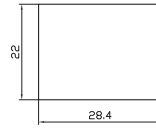

IRS-2101-1B ON-OFF

DPST 6P

RS-2102-1B ON-ON

DPDT 6P