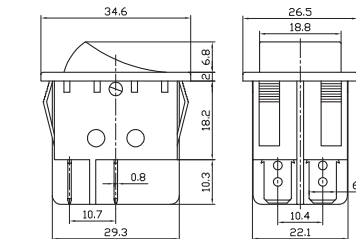

IRS-202-3A ON-ON
RS-202-3A ON-ON
DPDT 6P