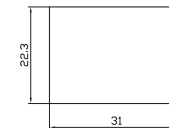

IRS-201-3C ON-OFF
RS-201-3C ON-OFF
RS-211-3C (ON)-OFF
DPST 4P