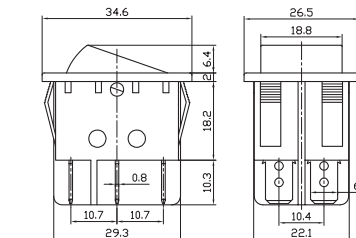

双刀波动开关
双刀带灯波动开关

Double-poles Rocker Switch
Double-poles Illuminated Rocker Switch

RS-2 Series
IRS-2 Series

IRS-202-2B ON-ON
RS-202-2B ON-ON
DPDT 6P

IRS-202-2C ON-ON
RS-202-2C ON-ON
DPDT 6P

IRS-201-3A ON-OFF
RS-201-3A ON-OFF
DPST 4P

IRS-201-3C ON-OFF
RS-201-3C ON-OFF
RS-211-3C (ON)-OFF
DPST 4P

IRS-202-3A ON-ON
RS-202-3A ON-ON
DPDT 6P

IRS-202-3C ON-ON
RS-202-3C ON-ON
DPDT 6P

双刀波动开关
双刀带灯波动开关

Double-poles Rocker Switch

Double-poles Illuminated Rocker Switch