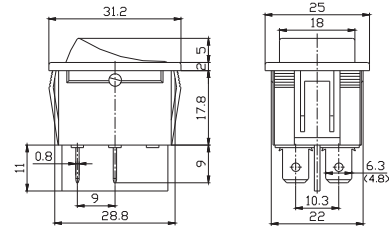

RS-202-4C ON-ON
RS-203-4C ON-OFF-ON
RS-223-4C (ON)-OFF-(ON)
DPDT 6P