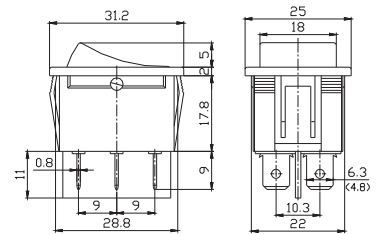

RS-203-5C ON-OFF-ON
DPDT 6P
RS-2032-5C ON-ON-ON
DP3T 5P
6A 125VAC;3A 250VAC