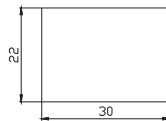

RS-202-4C ON-ON
RS-203-4C ON-OFF-ON
RS-223-4C (ON)-OFF-(ON)
DPDT 6P