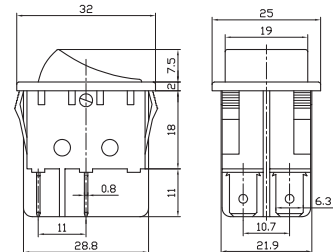

RS-2 Series
IRS-2 Series

RS-201-4C ON-OFF
DPST 4P

RS-202-4C ON-ON
RS-203-4C ON-OFF-ON
RS-223-4C (ON)-OFF-(ON)
DPDT 6P

RS-203-5C ON-OFF-ON
DPDT 6P
RS-2032-5C ON-ON-ON
DP3T 5P
6A 125VAC;3A 250VAC

IRS-201-6C ON-OFF
RS-201-6C ON-OFF
20A 125VAC;16A 250VAC
DPST 4P